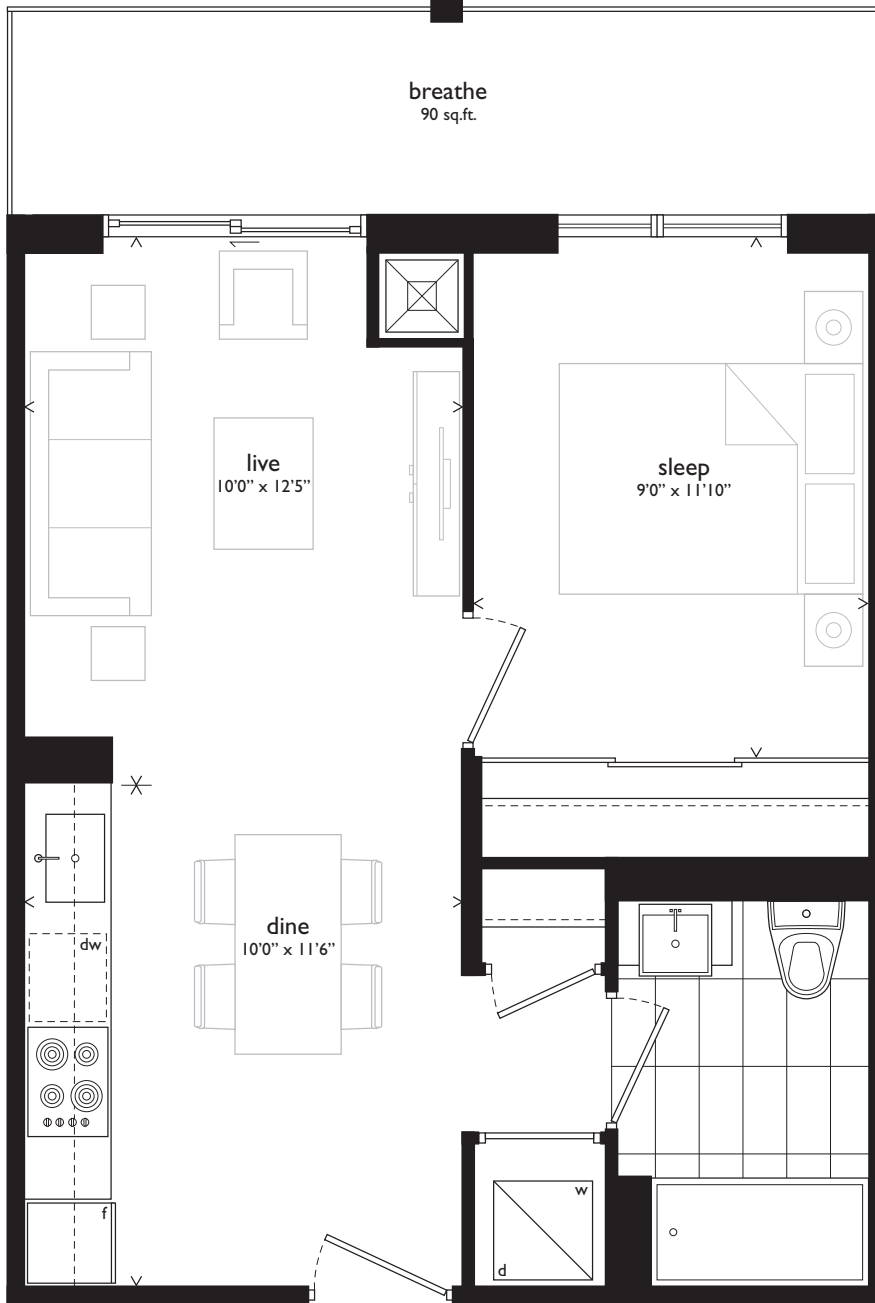

celestial

ONE BEDROOM // 496 SQ.FT. PLUS 90 SQ.FT. BALCONY

Floors 6-17

Floors 18-26

Yonge Street

Park Home Ave

beacon

The Condominium Residence
at North York City Centre