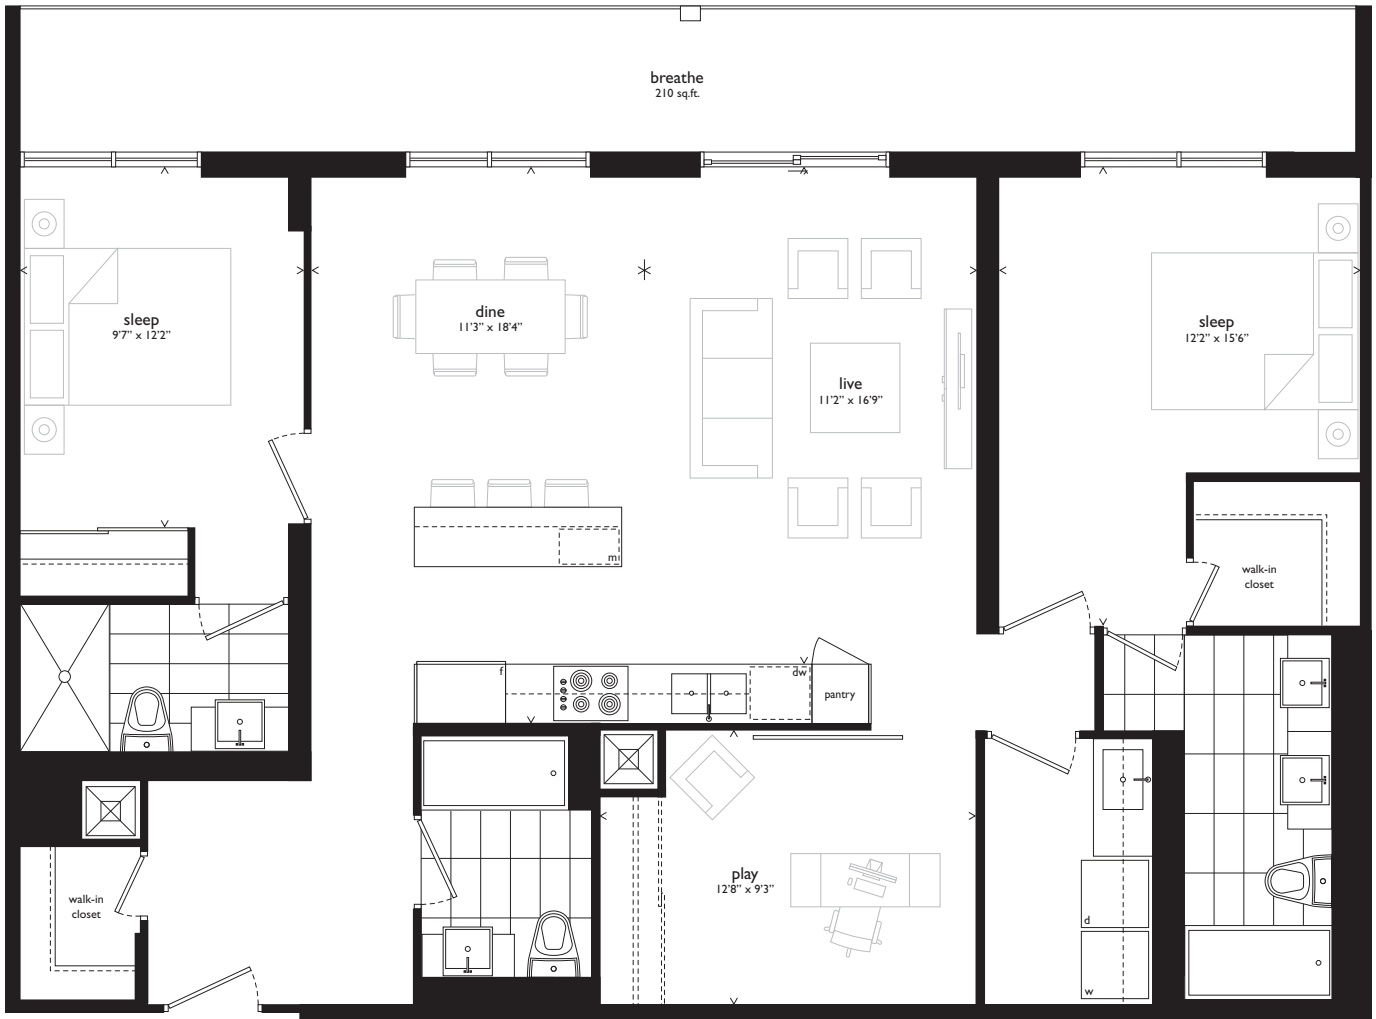

## THE PENTHOUSE COLLECTION

TWO BEDROOM + DEN // 1,346 SQ.FT. PLUS 210 SQ.FT. BALCONY

PH Floors 34-35

beacon

The Condominium Residence  
at North York City Centre