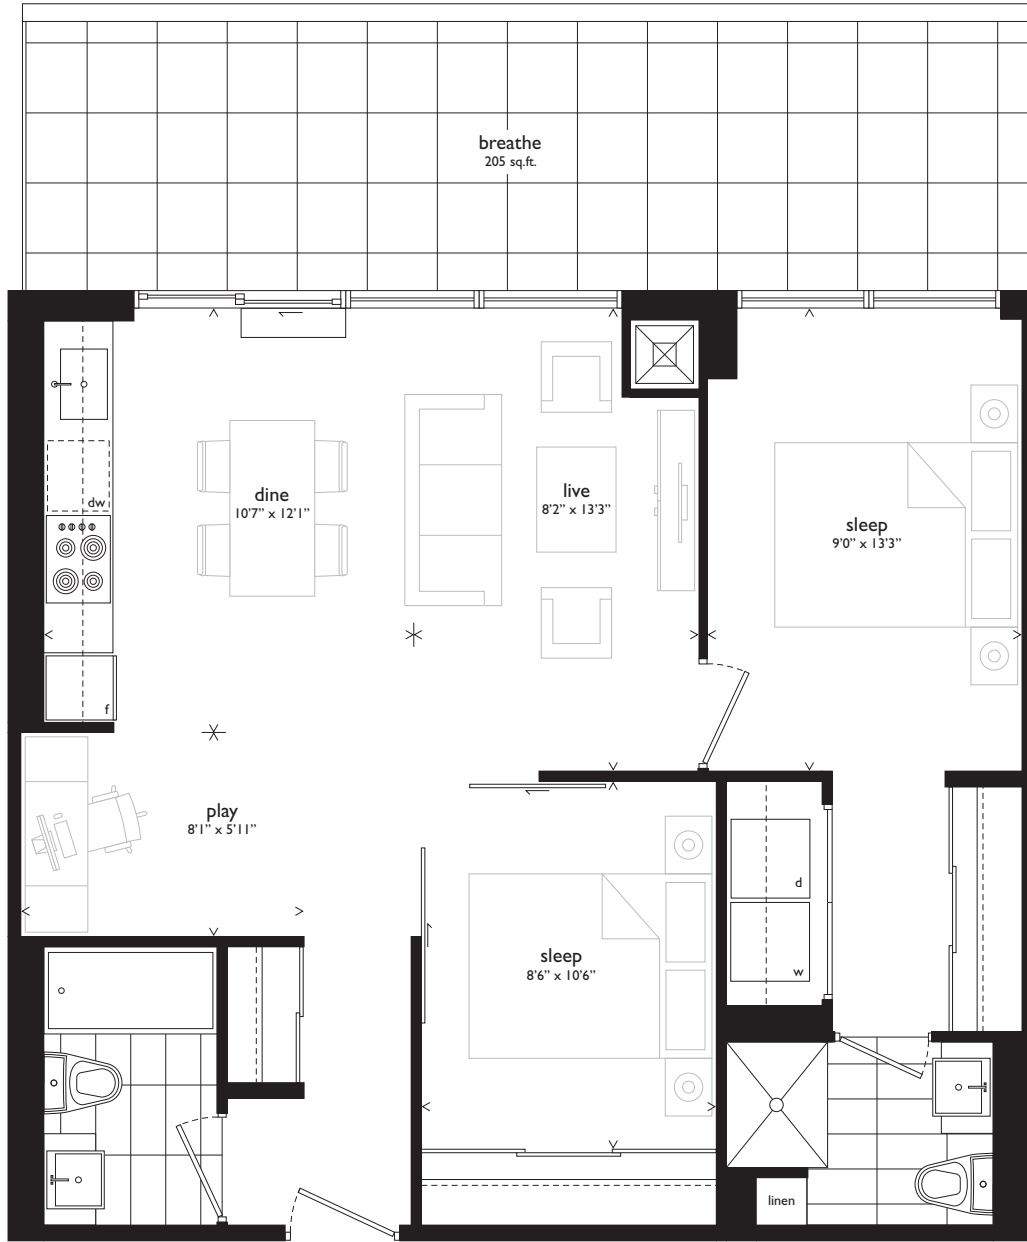

twinkle

TWO BEDROOM + DEN // 796 SQ.FT. PLUS 205 SQ.FT.TERRACE

Floor 4

beacon

The Condominium Residence
at North York City Centre