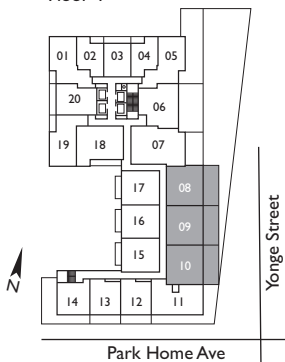

twinkle

TWO BEDROOM + DEN // 796 SQ.FT. PLUS 205 SQ.FT.TERRACE

Floor 4

beacon

The Condominium Residence
at North York City Centre