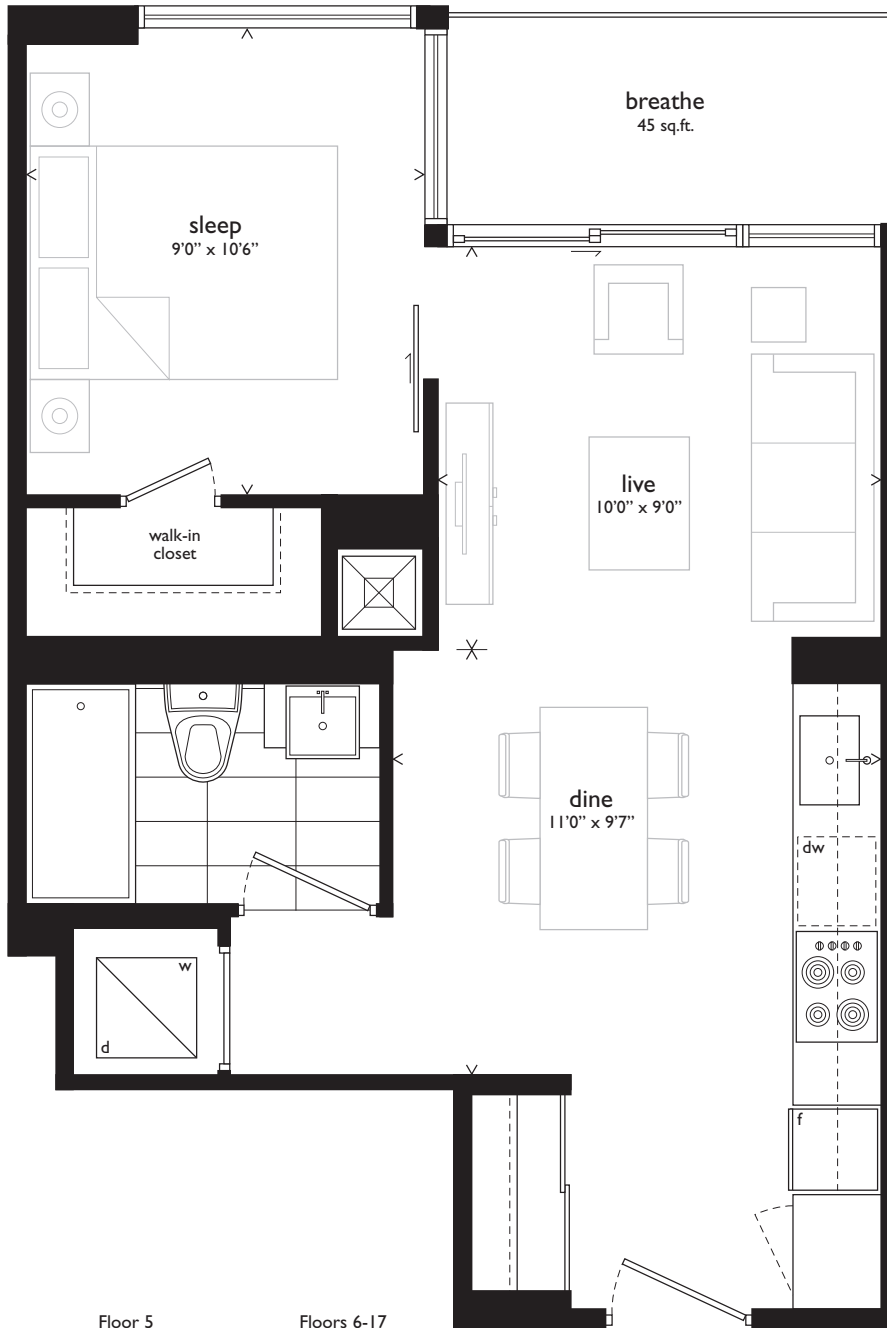

vivid

ONE BEDROOM + DEN // 641 SQ.FT. PLUS 100 SQ.FT. BALCONY

Floor 4

Floor 5

Floors 6-17

beacon

The Condominium Residence
at North York City Centre