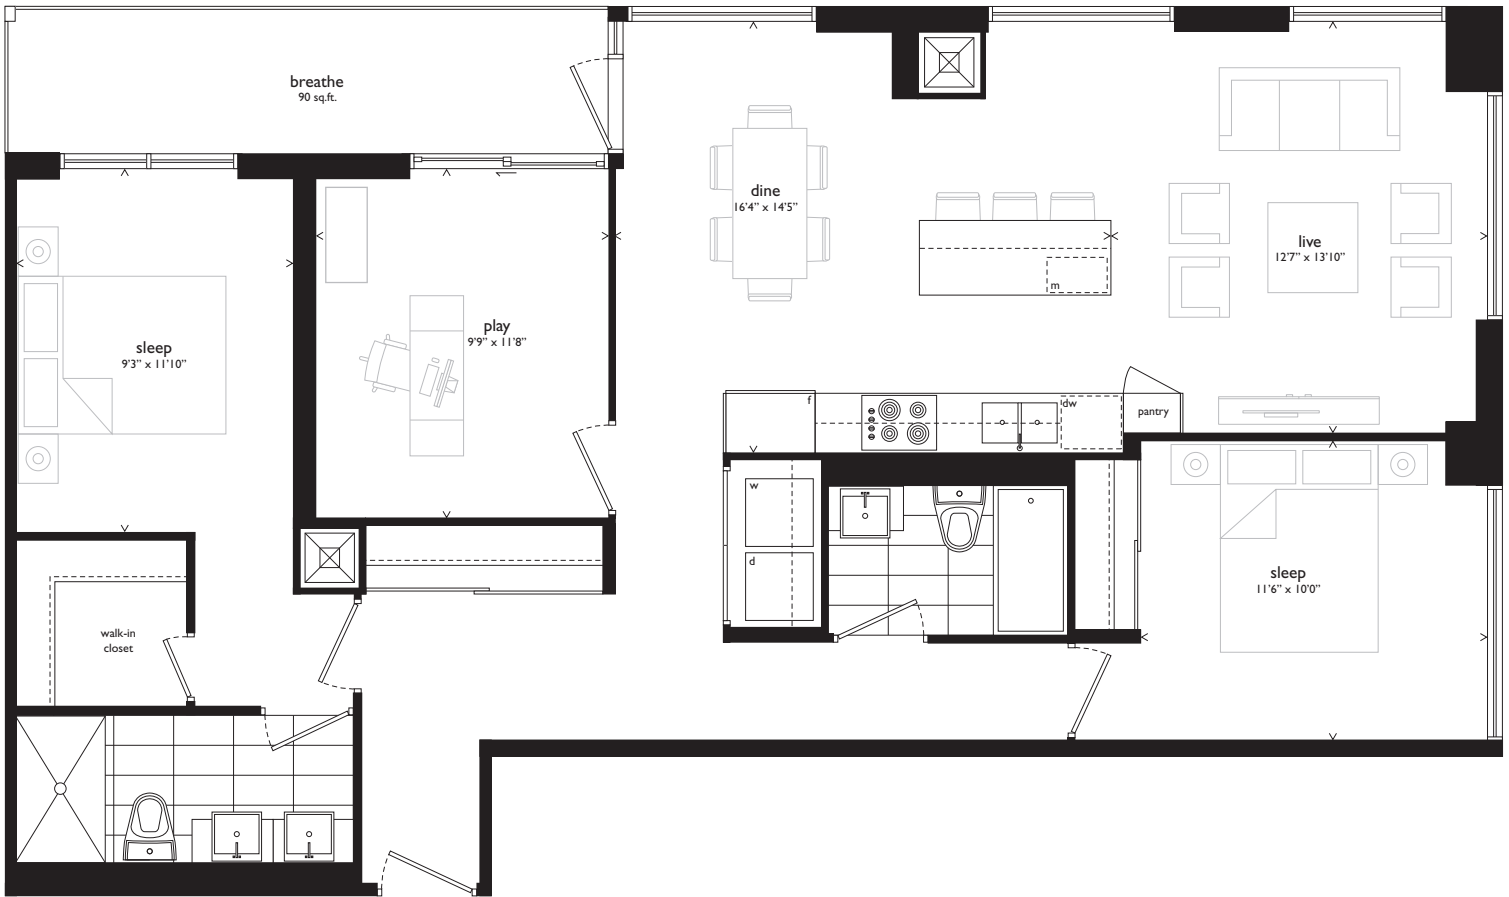

gloss

THE PENTHOUSE COLLECTION

TWO BEDROOM + DEN // 1,227 SQ.FT. PLUS 90 SQ.FT. BALCONY

PH Floors 34-35

beacon

The Condominium Residence
at North York City Centre