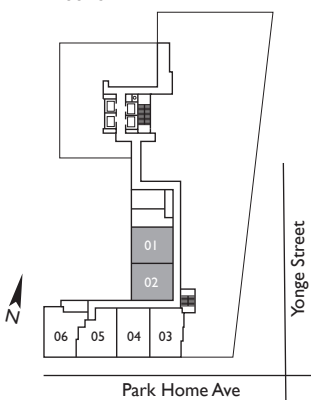

indigo

TWO BEDROOM // 690 SQ.FT. PLUS 65 SQ.FT. TERRACE

Floor 3

beacon

The Condominium Residence
at North York City Centre