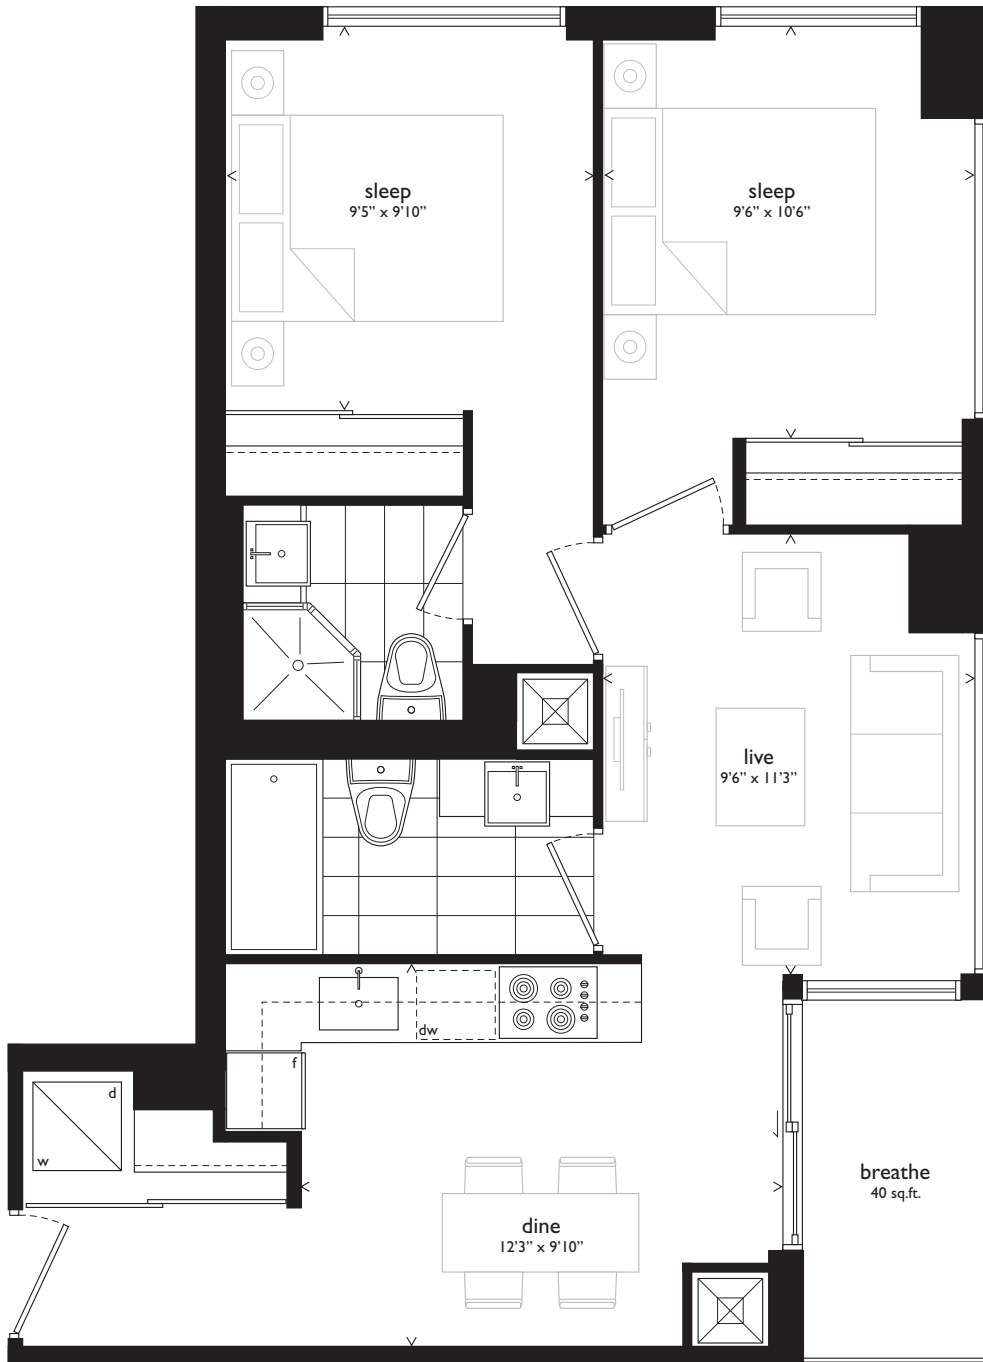

# luminous

TWO BEDROOM // 688 SQ.FT. PLUS 40 SQ.FT. BALCONY

Floors 18-26

beacon

The Condominium Residence  
at North York City Centre