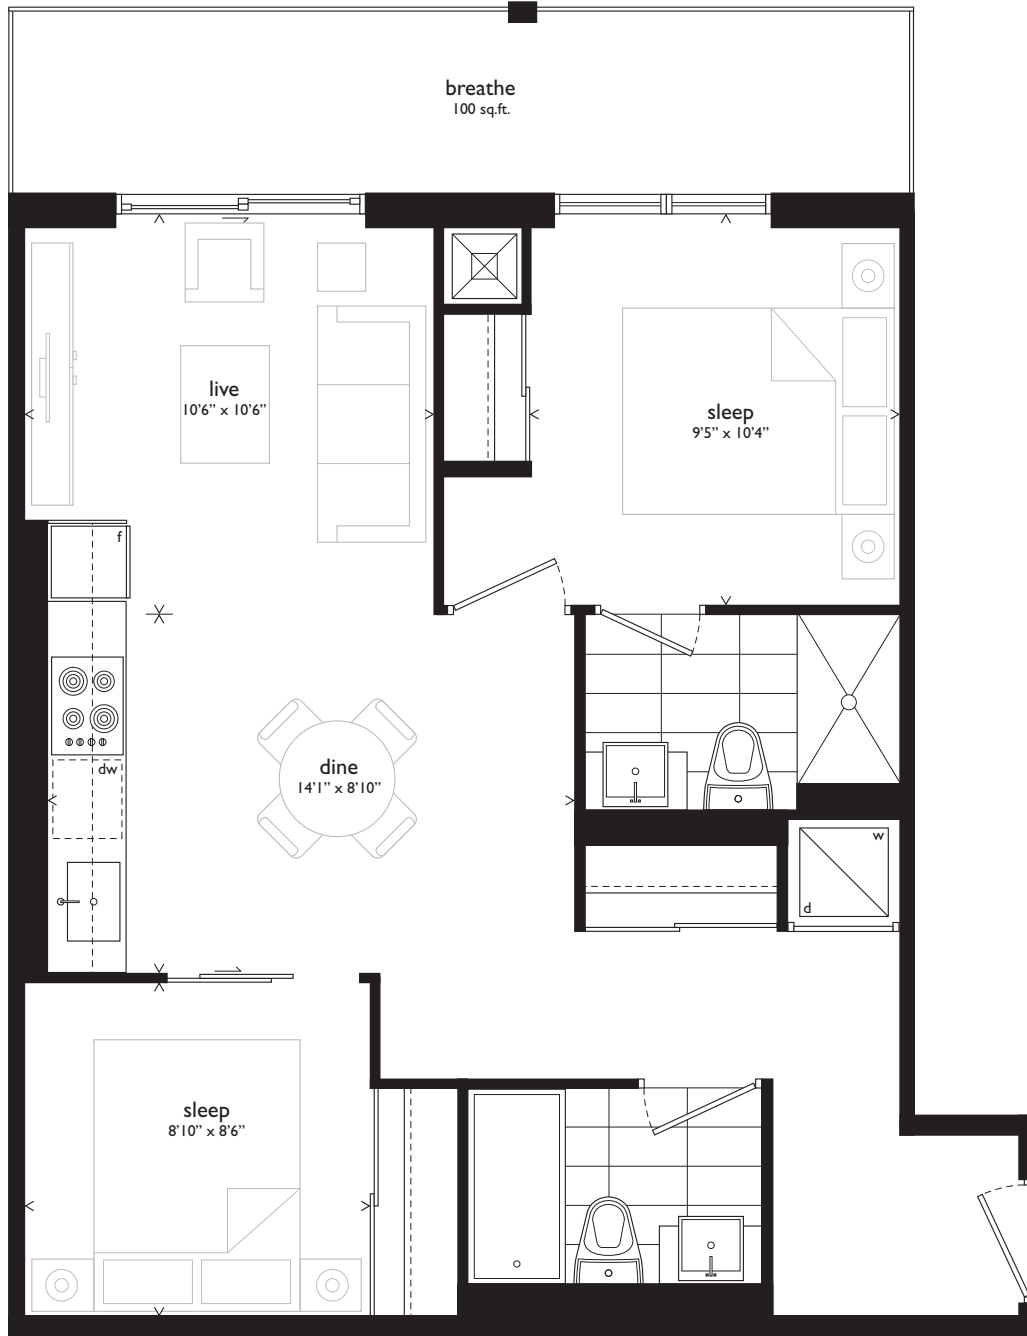

prism

TWO BEDROOM // 707 SQ.FT. PLUS 100 SQ.FT. BALCONY

Floors 18-26

Floors 27-33

beacon

The Condominium Residence
at North York City Centre