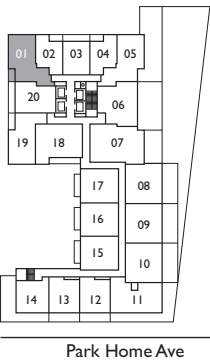

# sparkle

TWO BEDROOM // 810 SQ.FT. PLUS 40 SQ.FT. BALCONY

Floor 4

Floor 5

Floors 6-17

beacon

The Condominium Residence  
at North York City Centre