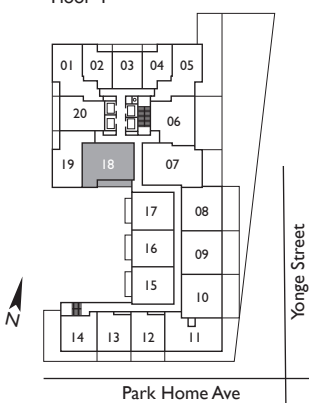

# auburn

TWO BEDROOM // 909 SQ.FT. PLUS 100 SQ.FT. BALCONY

Floor 4

beacon

The Condominium Residence  
at North York City Centre