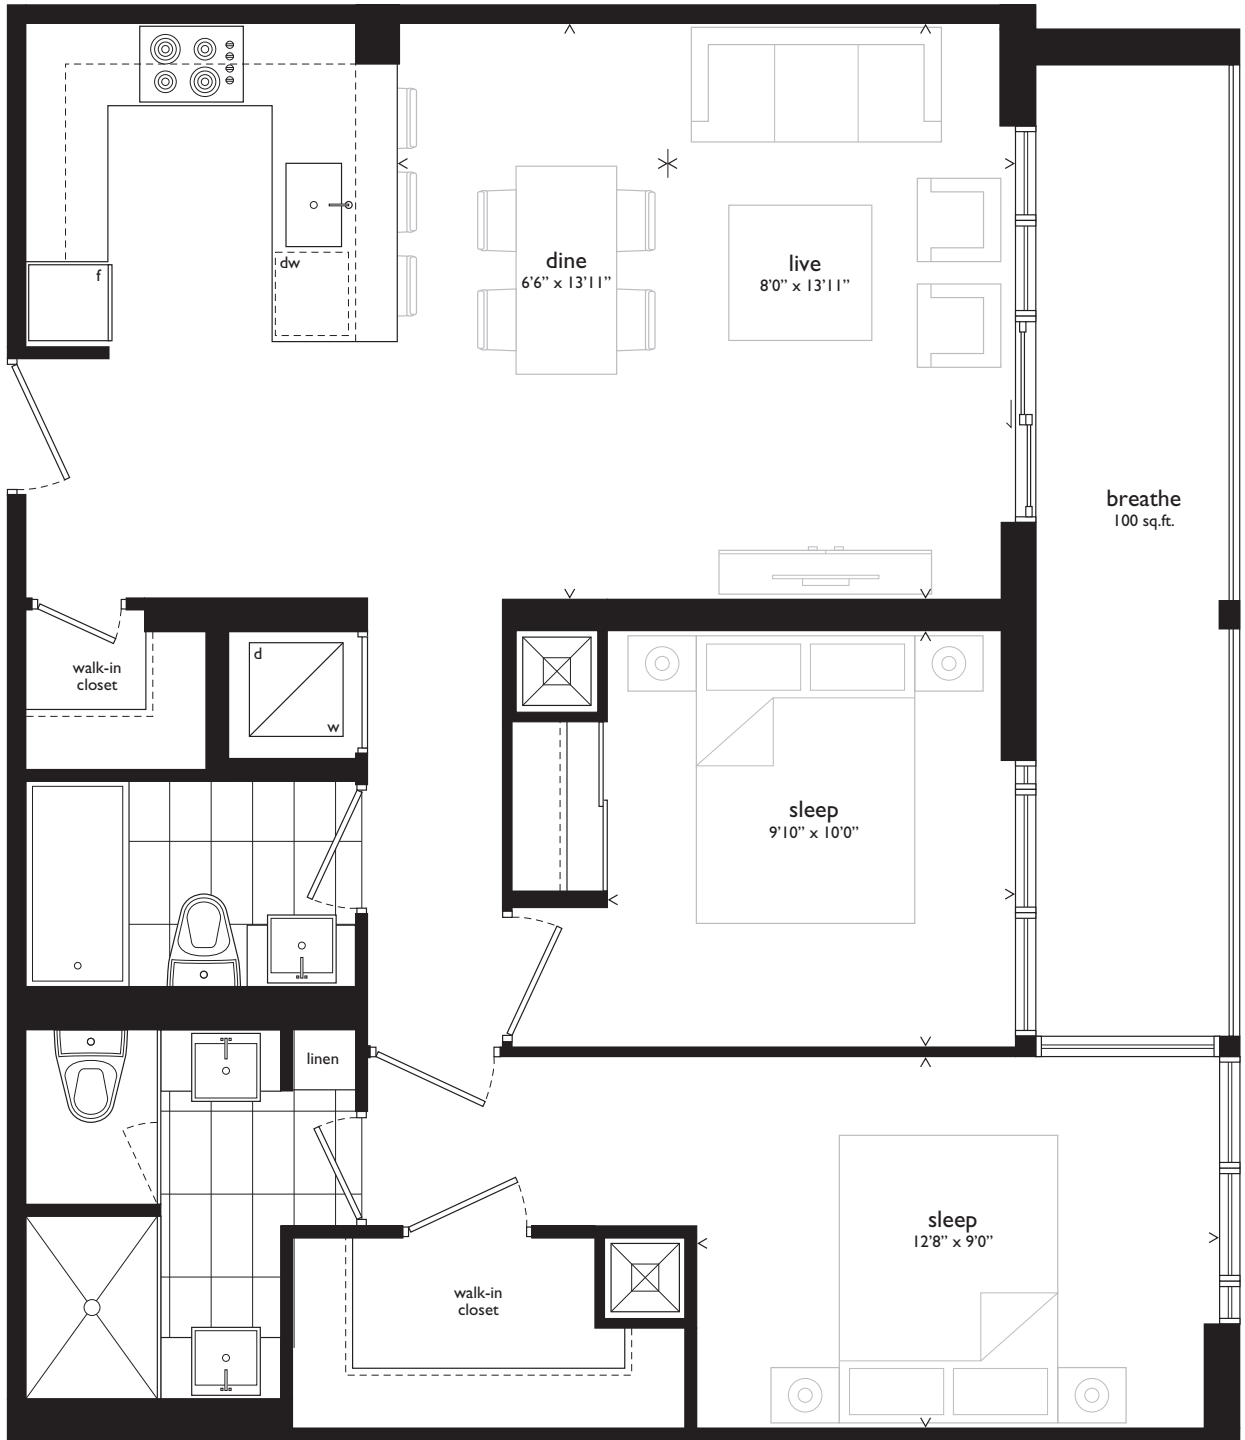

# auburn

TWO BEDROOM // 909 SQ.FT. PLUS 100 SQ.FT. BALCONY

Floor 4

beacon

The Condominium Residence  
at North York City Centre