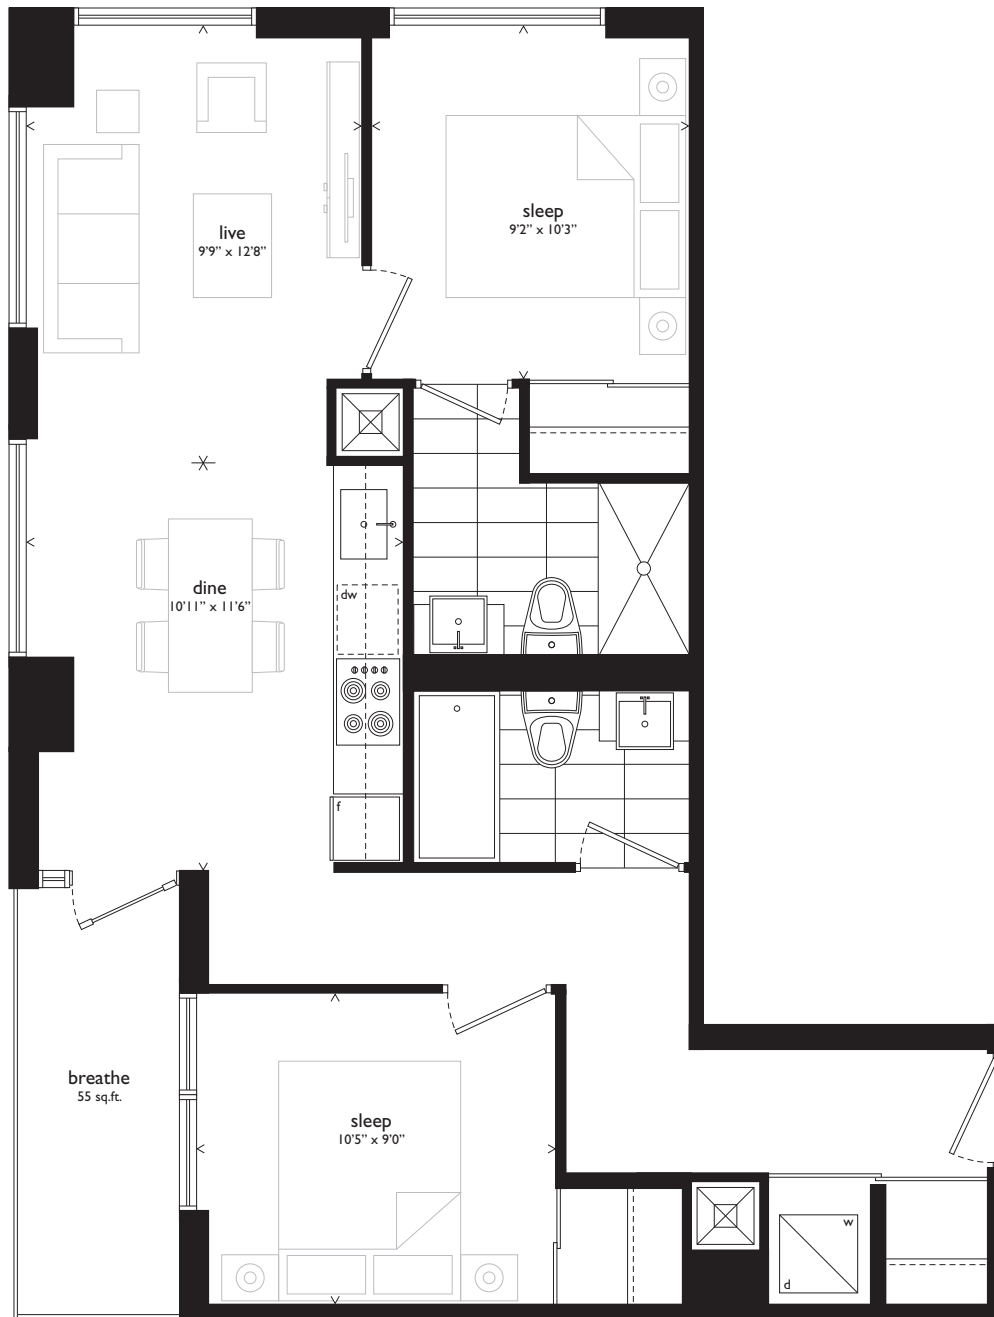

chrome

TWO BEDROOM // 765 SQ.FT. PLUS 55 SQ.FT. BALCONY

Floors 6-17

Floors 18-26

Yonge Street

Park Home Ave

beacon

The Condominium Residence
at North York City Centre