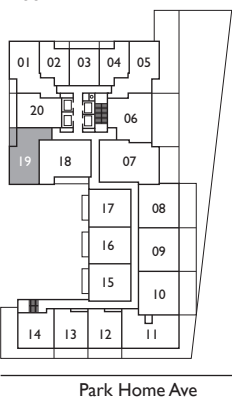

# chrome 2

TWO BEDROOM // 765 SQ.FT. PLUS 55 SQ.FT. BALCONY

Floor 4

Floor 5

beacon

The Condominium Residence  
at North York City Centre