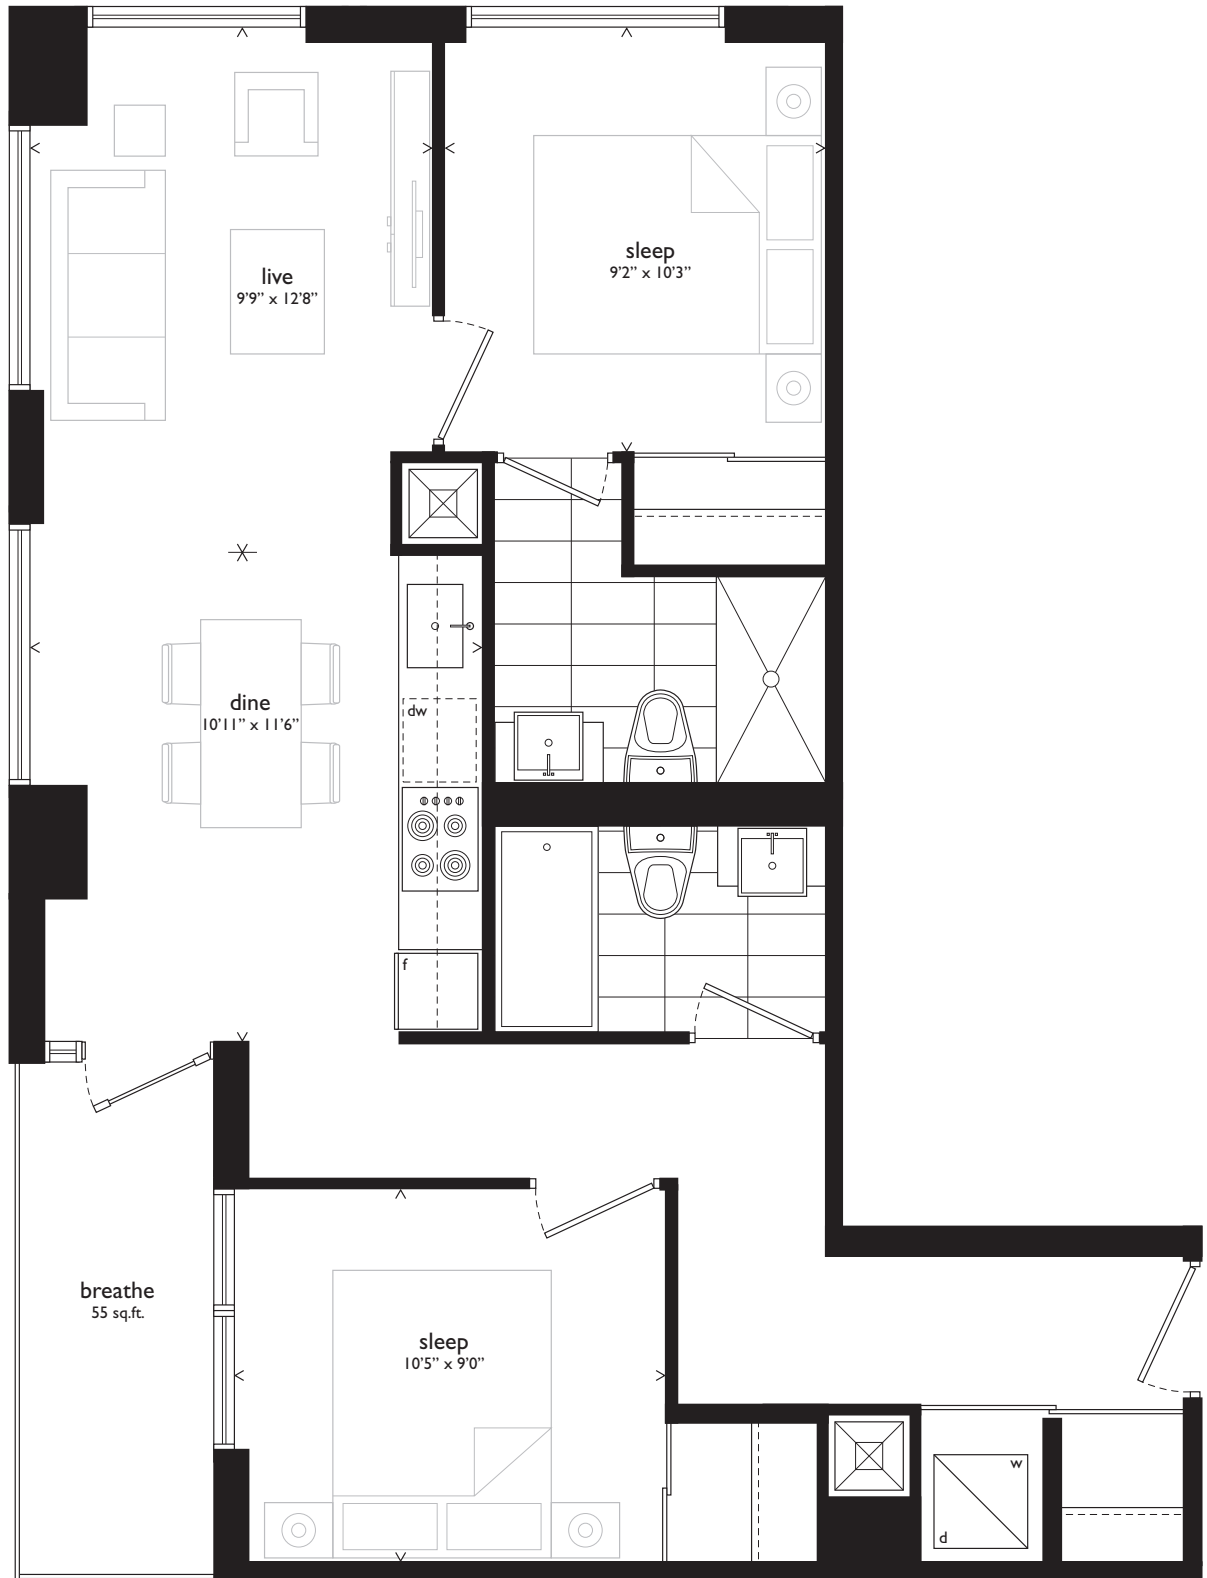

# chrome 2

TWO BEDROOM // 765 SQ.FT. PLUS 55 SQ.FT. BALCONY

Floor 4

Floor 5

beacon

The Condominium Residence  
at North York City Centre