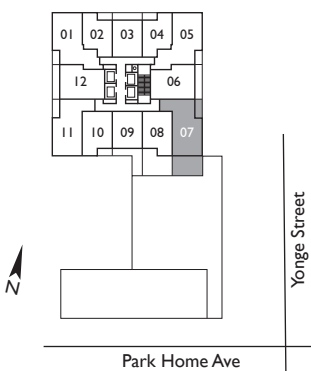

# chrome 3

TWO BEDROOM // 765 SQ.FT. PLUS 280 SQ.FT.TERRACE + BALCONY

Floor 5

beacon

The Condominium Residence  
at North York City Centre