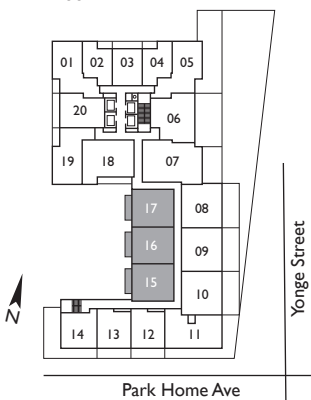

indigo 2

TWO BEDROOM // 690 SQ.FT. PLUS 65 SQ.FT. BALCONY

Floor 4

beacon

The Condominium Residence
at North York City Centre