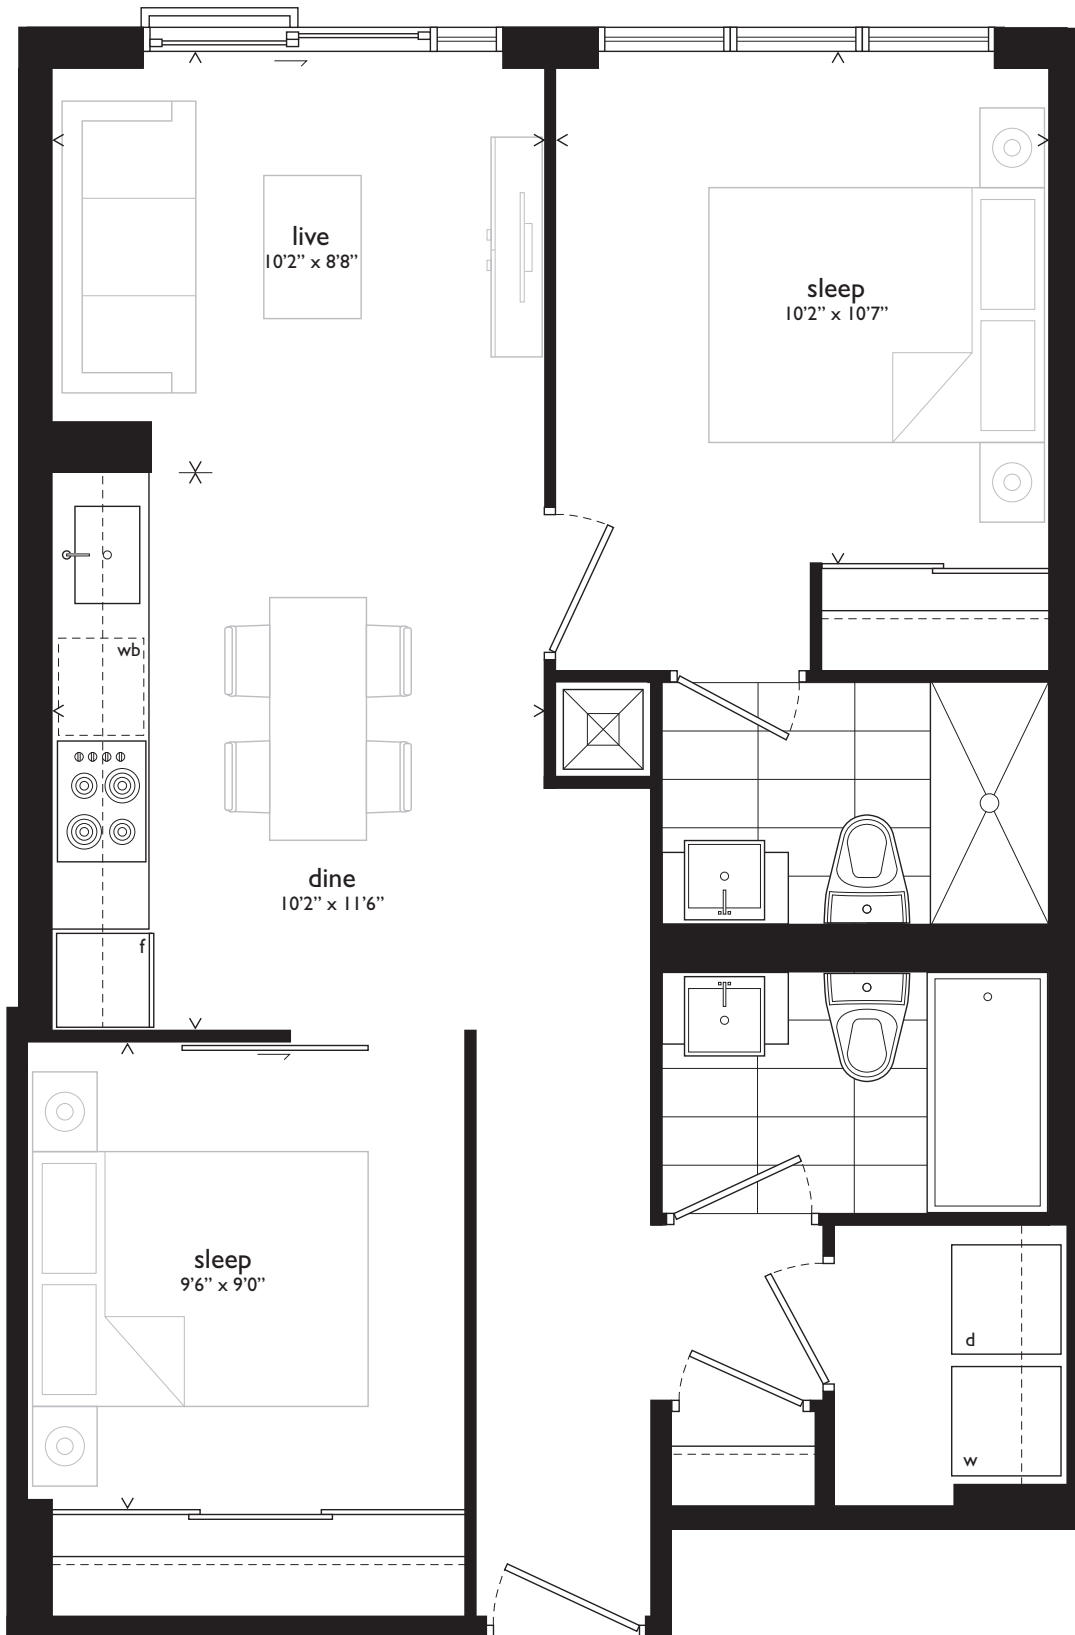

luster

TWO BEDROOM // 700 SQ.FT. PLUS JULIET BALCONY

Floor 3

beacon

The Condominium Residence
at North York City Centre