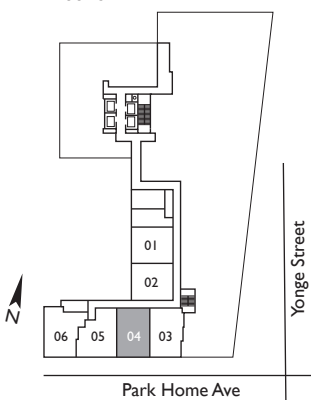

luster

TWO BEDROOM // 700 SQ.FT. PLUS JULIET BALCONY

Floor 3

beacon

The Condominium Residence
at North York City Centre